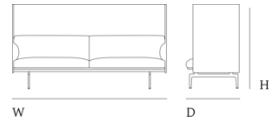

SH: 45 cm / 17.7"

Height:	120 cm / 47.24"
Width:	220 cm / 86.8"
Depth:	76 cm / 29.9"
Seat Height:	45 cm / 17.7"
Seat Depth:	54 cm / 21.3"
Armrest Height:	60 cm / 23.6"
Length Between Legs:	171 cm / 67.3"